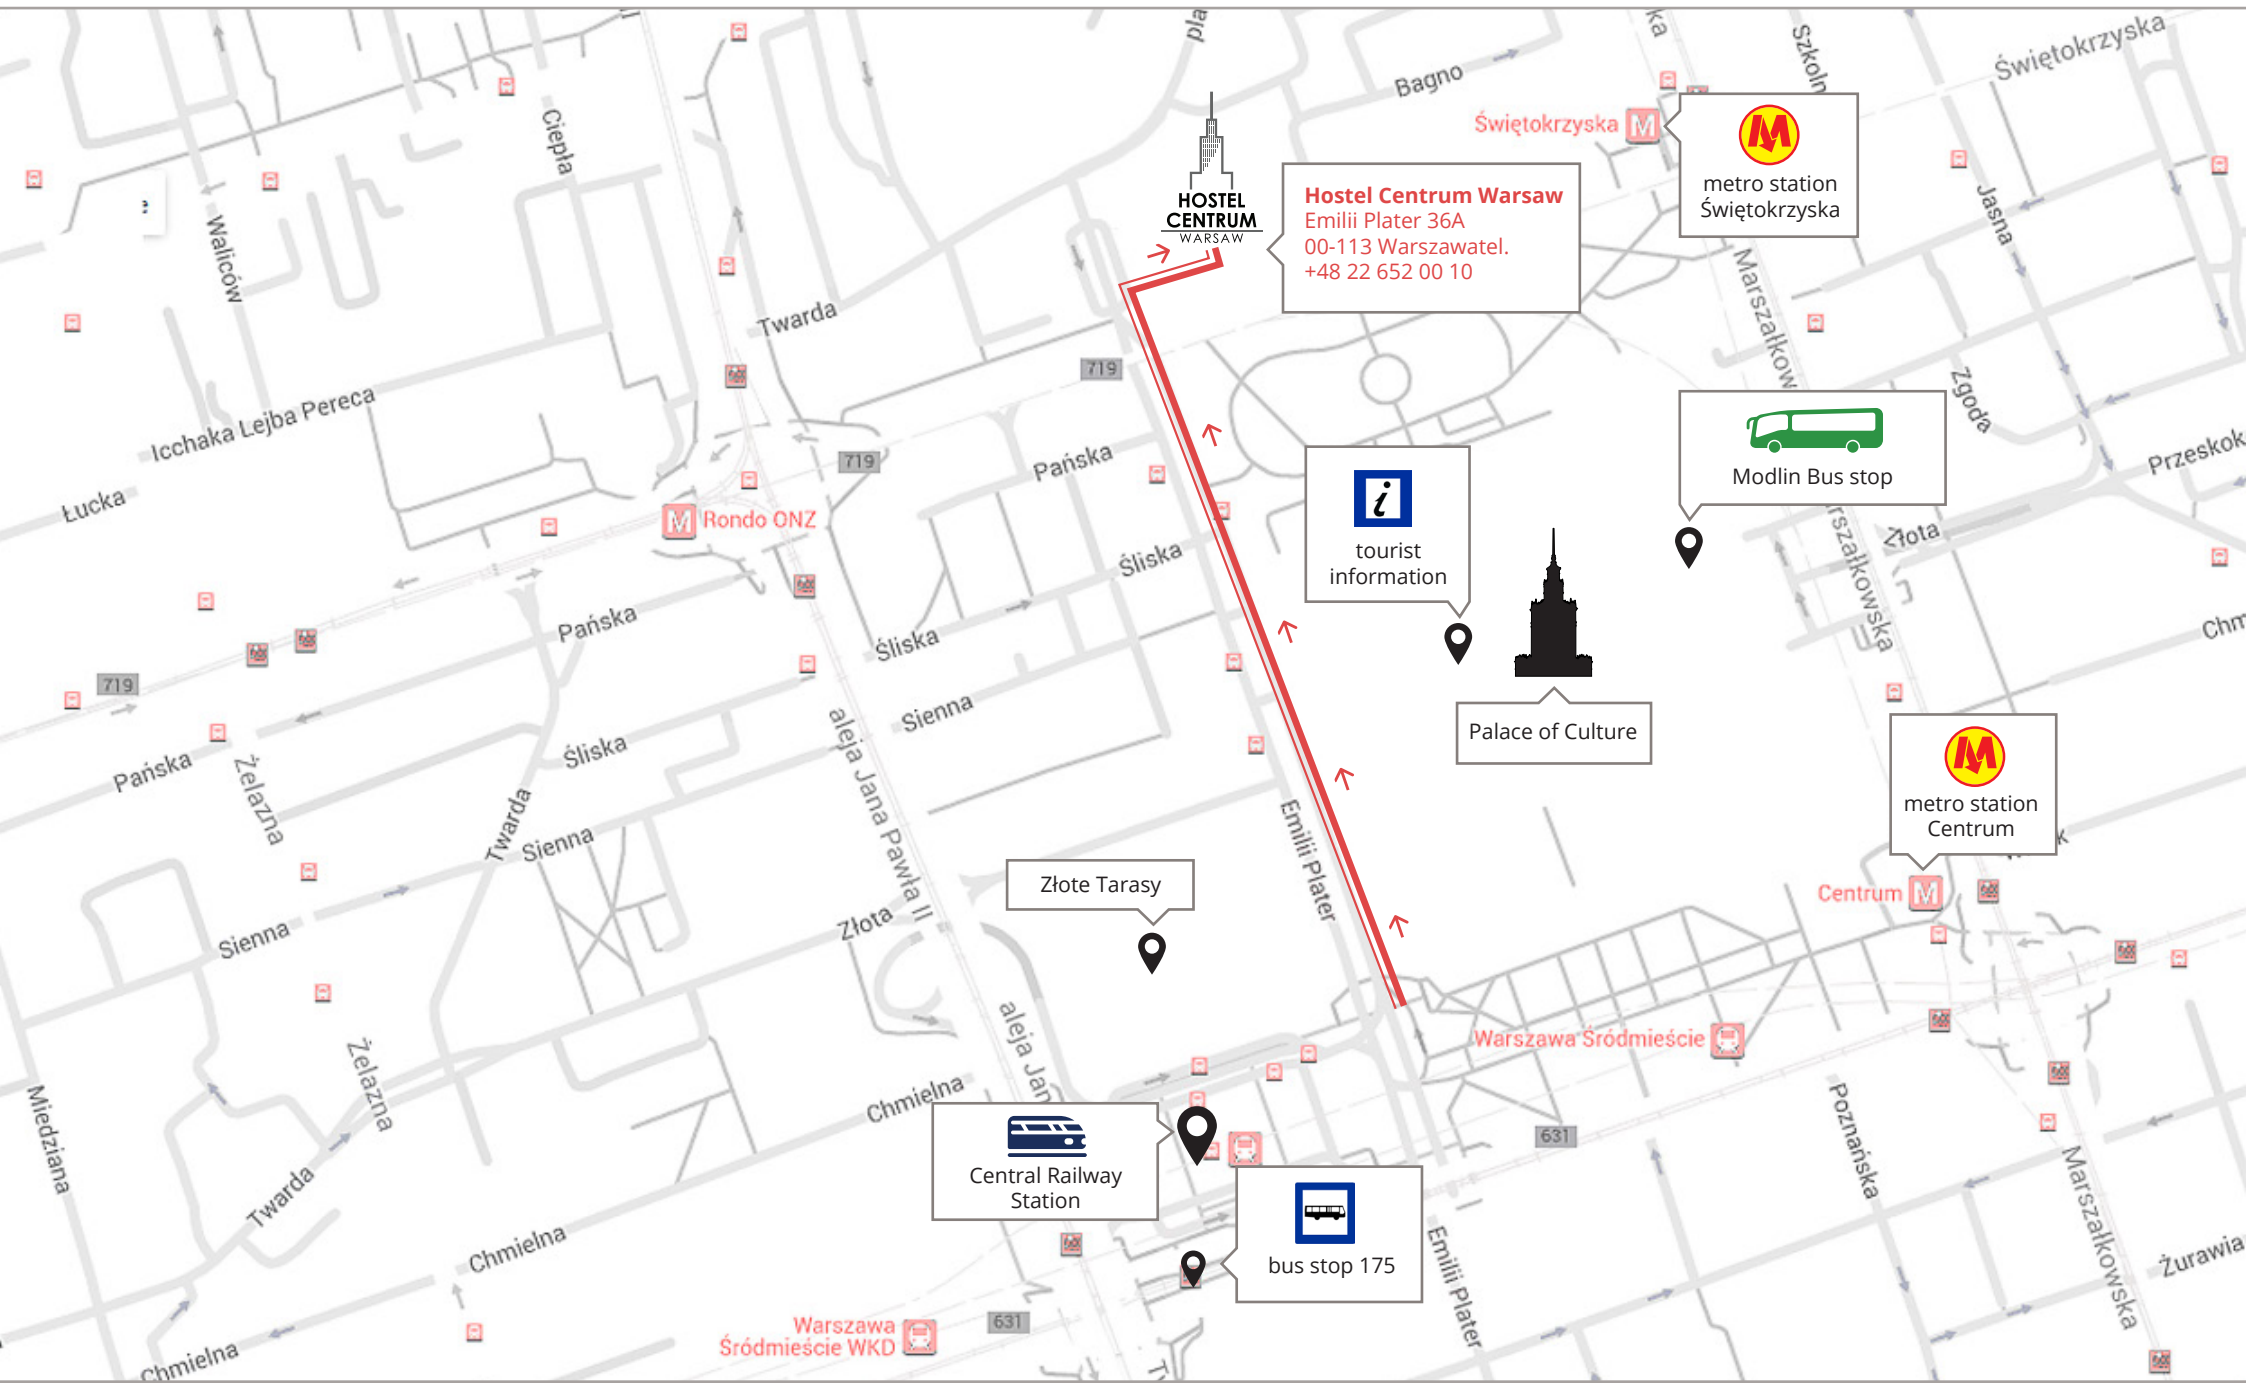

How, to find us

Hostel Centrum Warsaw
Emilii Plater 36A
00-113 Warszawatel.
+48 22 652 00 10

metro station
Świętokrzyska

Modlin Bus stop

tourist
information

Palace of Culture

metro station
Centrum

Złote Tarasy

Central Railway
Station

bus stop 175

Warszawa Śródmieście WKD